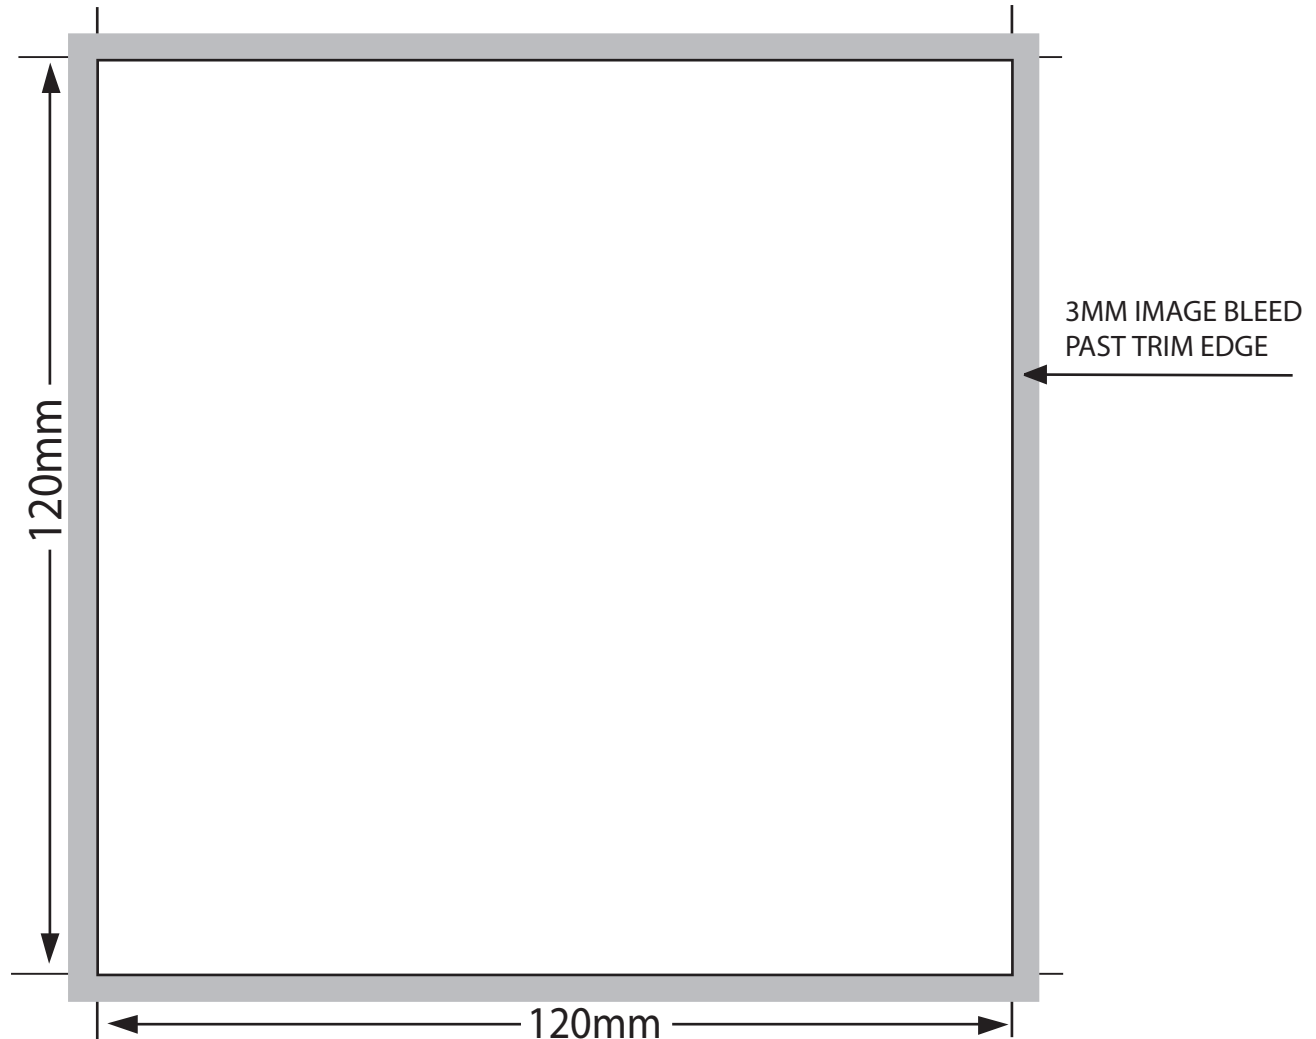

# CD BOOKLET Saddle Stitch

NOTE: This layout is applicable for 2pp, 4pp, 8pp, 12pp, 16pp, 32pp, 36pp **Saddle Stitch CD booklet**.  
Please supply the files in individual page, with a minimum of 3mm bleed and also indicate the page number.